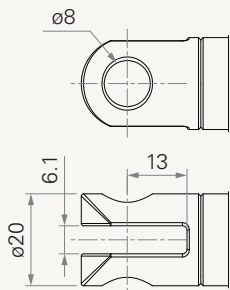

Front Attachment (mm)

1 = Aluminum casting, no slot, hole 6.4

2 = Aluminum casting, no slot, hole 8.0

3 = Aluminum casting, no slot, hole 10.0

4 = Aluminum casting, U clevis, width 6.0, depth 13.0, hole 6.4

5 = Aluminum casting, U clevis, width 6.0, depth 13.0, hole 8.0

6 = Aluminum casting, U clevis, width 6.0, depth 13.0, hole 10.0