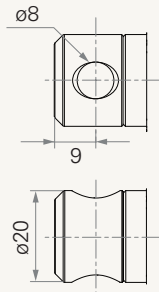

Front Attachment (mm)

1 = Aluminum casting, no slot, hole 6.4

2 = Aluminum casting, no slot, hole 8.0

3 = Aluminum casting, no slot, hole 10.0

4 = Aluminum casting, U clevis, width 6.0, depth 13.0, hole 6.4

5 = Aluminum casting, U clevis, width 6.0, depth 13.0, hole 8.0

6 = Aluminum casting, U clevis, width 6.0, depth 13.0, hole 10.0