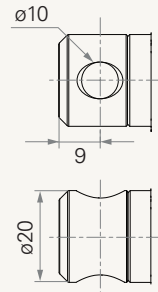

Front Attachment (mm)

1 = Aluminum casting, no slot, hole 6.4

2 = Aluminum casting, no slot, hole 8.0

3 = Aluminum casting, no slot, hole 10.0

4 = Aluminum casting, U clevis, width 6.0, depth 13.0, hole 6.4

5 = Aluminum casting, U clevis, width 6.0, depth 13.0, hole 8.0

6 = Aluminum casting, U clevis, width 6.0, depth 13.0, hole 10.0