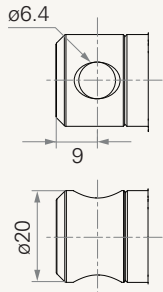

Front Attachment (mm)

1 = Aluminum casting, no slot, hole 6.4

2 = Aluminum casting, no slot, hole 8.0

3 = Aluminum casting, no slot, hole 10.0

4 = Aluminum casting, U clevis, width 6.0, depth 13.0, hole 6.4

5 = Aluminum casting, U clevis, width 6.0, depth 13.0, hole 8.0

6 = Aluminum casting, U clevis, width 6.0, depth 13.0, hole 10.0