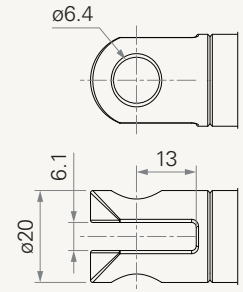

Front Attachment (mm)

1 = Aluminum casting, no slot, hole 6.4

2 = Aluminum casting, no slot, hole 8.0

3 = Aluminum casting, no slot, hole 10.0

4 = Aluminum casting, U clevis, width 6.0, depth 13.0, hole 6.4

5 = Aluminum casting, U clevis, width 6.0, depth 13.0, hole 8.0

6 = Aluminum casting, U clevis, width 6.0, depth 13.0, hole 10.0